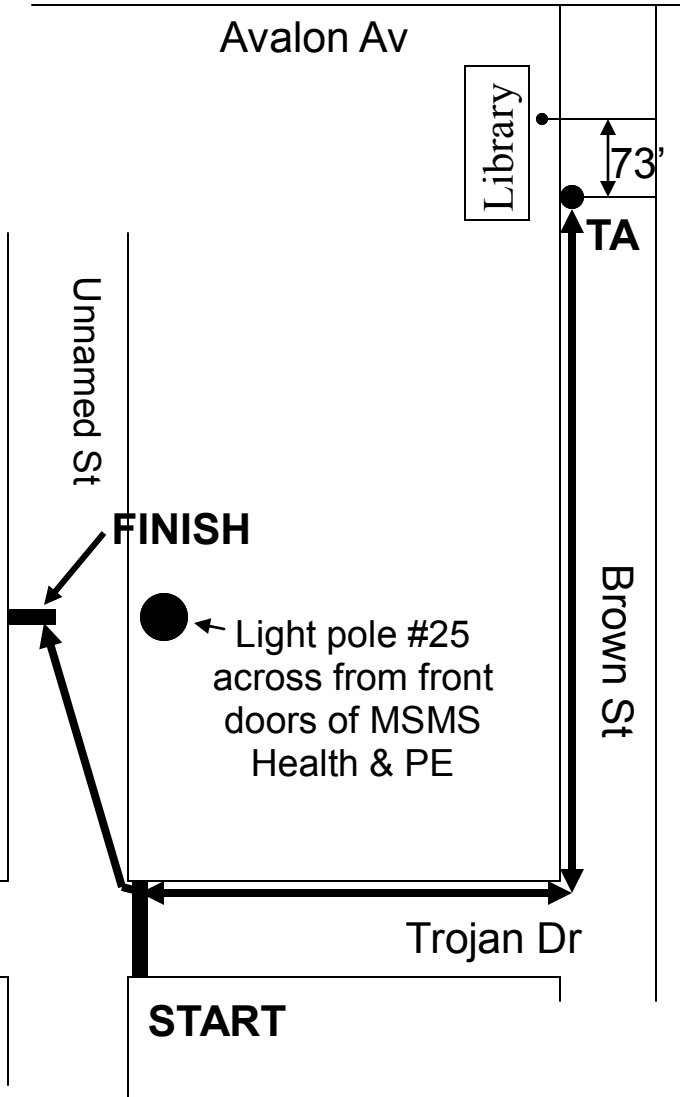

SWAMPERS 1 Mile
New
Muscle Shoals, Alabama
 Measured by Jon Elmore
 February 7, 2015
 Map not to scale

USATF Certificate AL15012JD
 Effective 02/23/2015 to 12/31/2025

Muscle Shoals
 Middle School

Start– On Trojan Dr at east side of intersection with Unnamed St, in line with west edge of white painted stop line.

Turn Around (TA)- On Brown St near south edge of Library, 73' south of TV Cable Post near Library entrance

Finish– On Unnamed St that runs in front of MSMS, directly in line with light pole # 25 across from MSMS Health and PE Bldg.